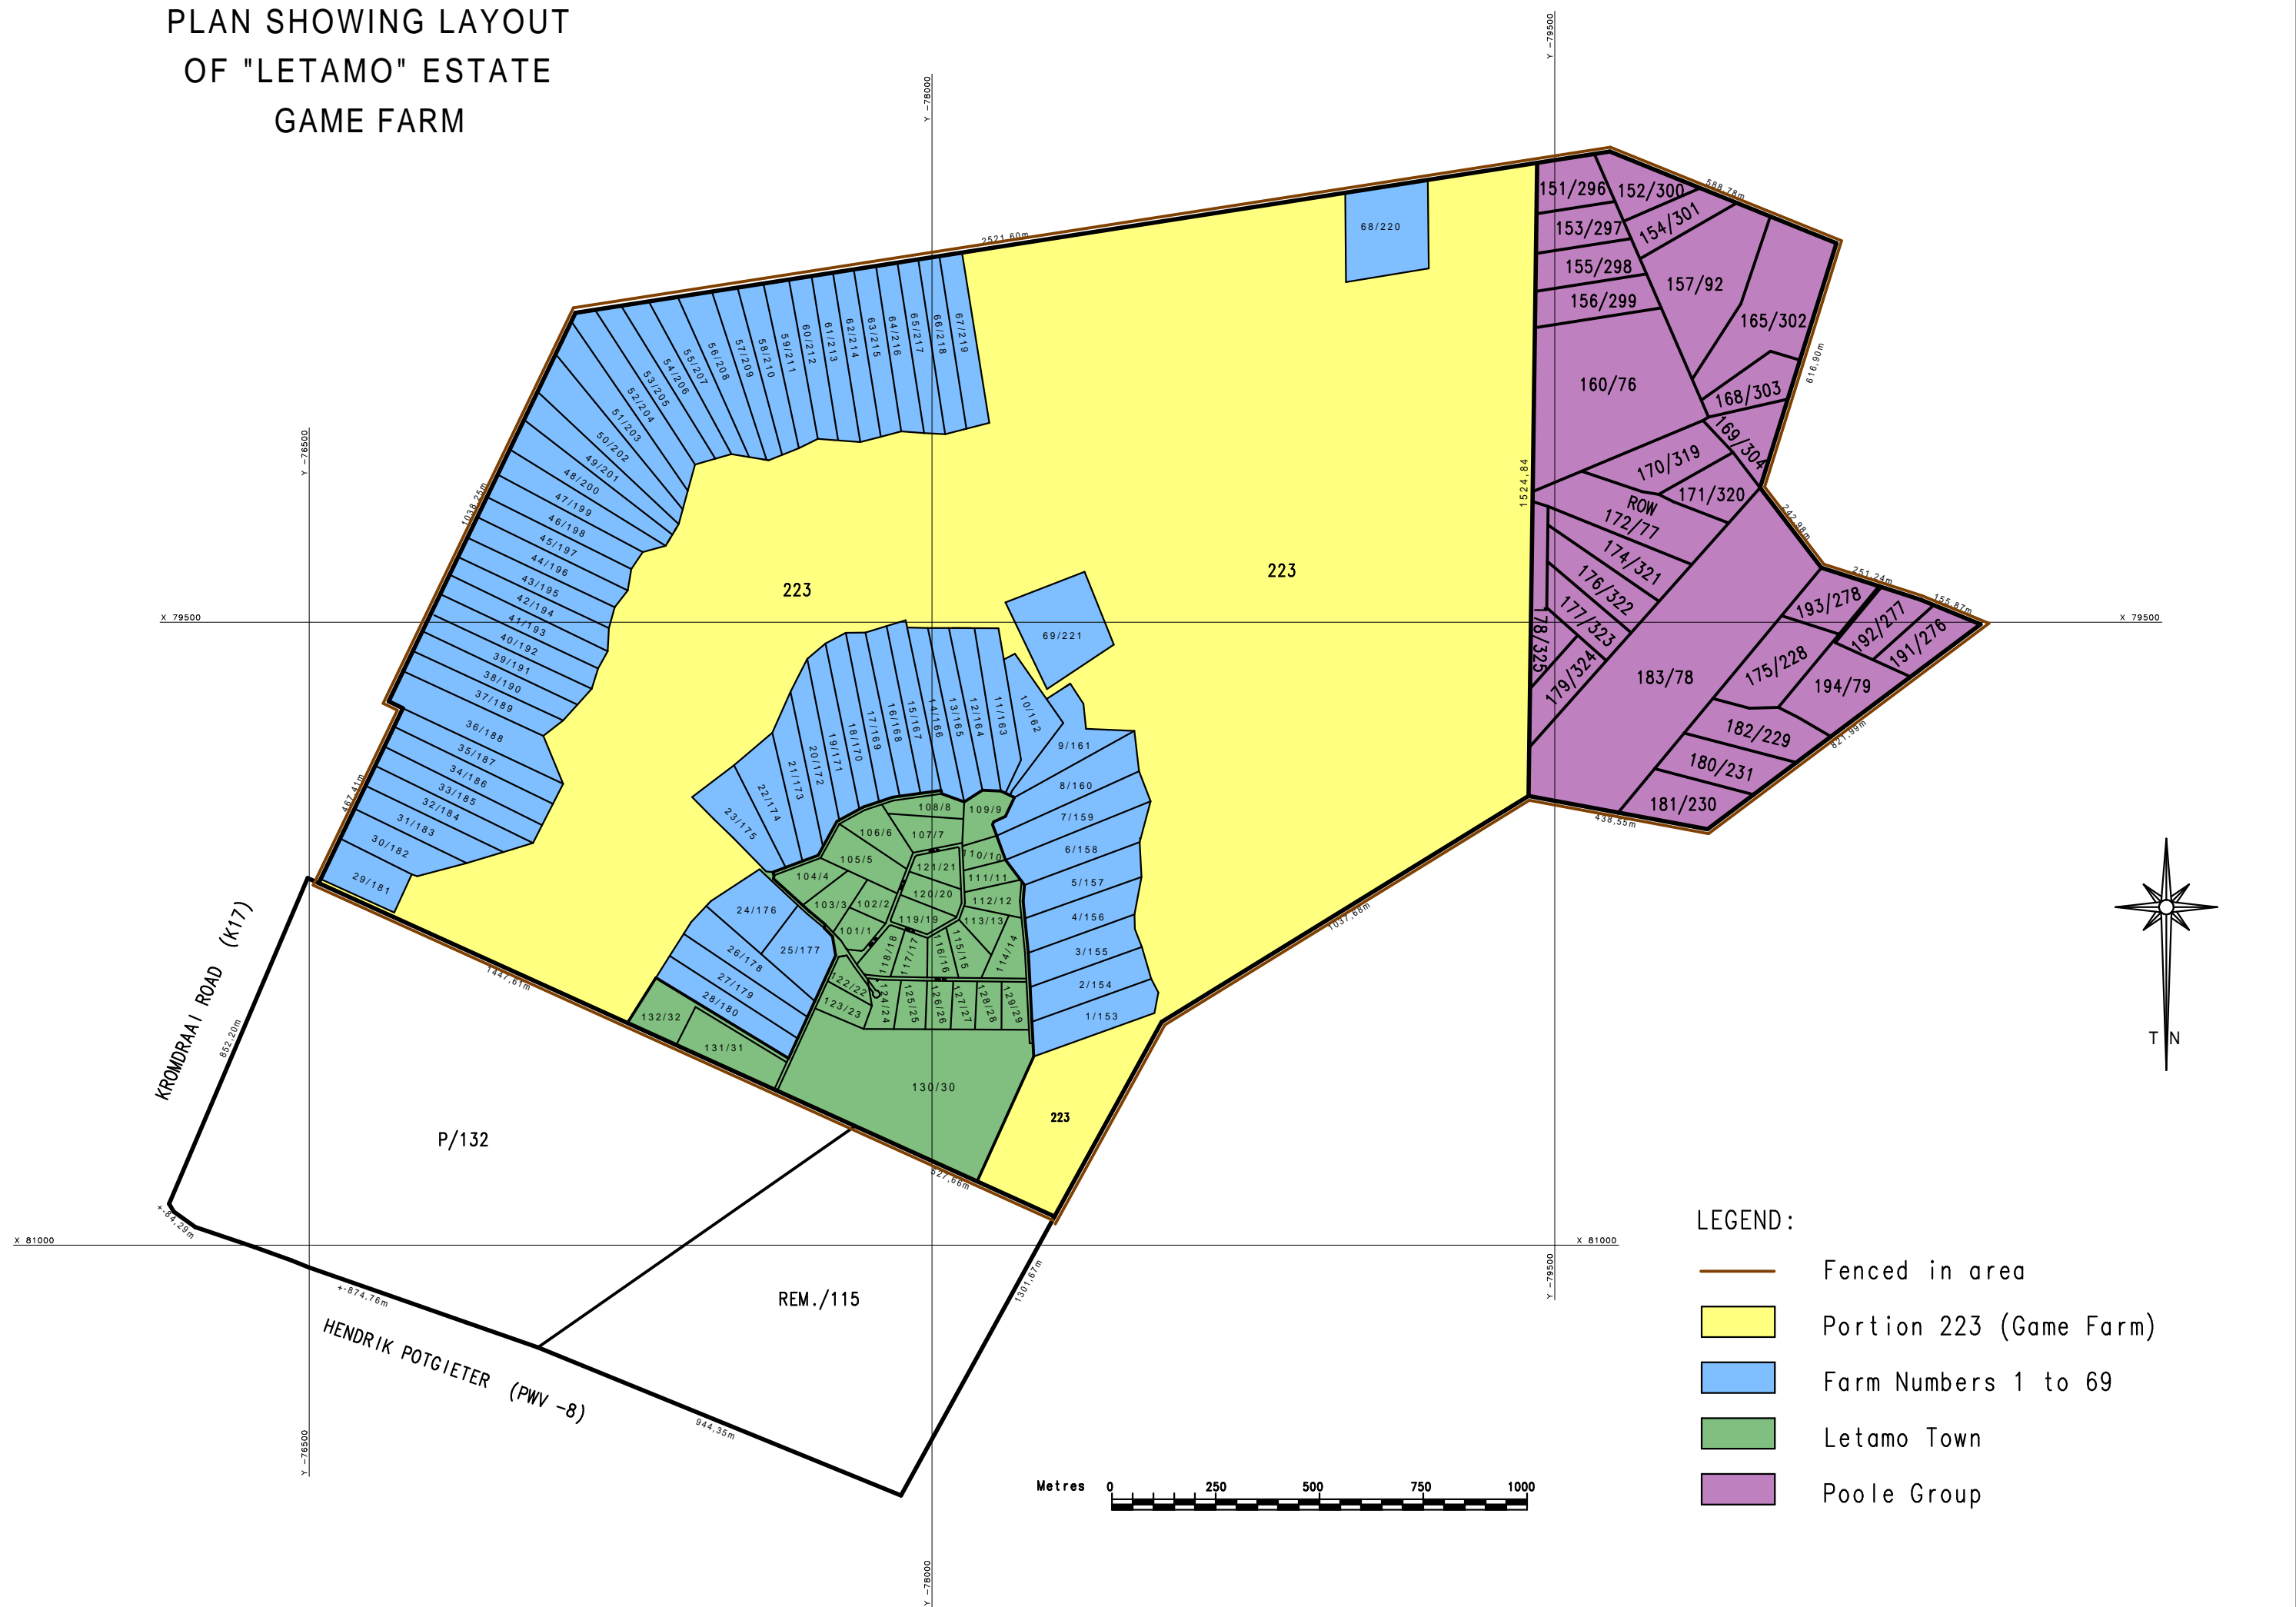

PLAN SHOWING LAYOUT OF "LETAMO" ESTATE GAME FARM

- LEGEND :**
-  Fenced in area
 -  Portion 223 (Game Farm)
 -  Farm Numbers 1 to 69
 -  Letamo Town
 -  Poole Group